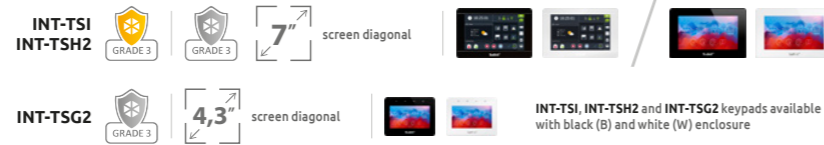

INT-TSI-B, INT-TSH2-B, INT-TSG2-W

You prefer to use keys for system control? It is an easy-to-use method for every household member, regardless of their age and manual fitness. Our product offering includes traditional keypads (e.g. **INT-KLCDL**, **INT-KLCDR**, **INT-KWRL2**) and the unique **INT-KSG** touch keypad model, which combines state-of-the-art solutions with conventional, attractive design. What is the difference between the latter model and the others? Large, legible graphic display and keys in the form of touch sensitive fields provide convenient operation in all circumstances. An intuitive menu facilitates access to the most frequently used functions as well as tasks relating to home automation. Thus, instead of repeatedly pressing the keys, you can touch the sensor just once to start a sequence of commands.